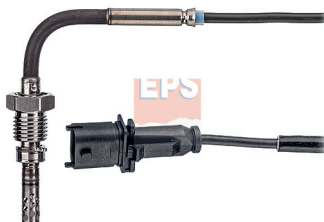

17	M14x1,5		L1	Ang	L2	RTD-PT
			25	90°	1260	

LANCIA		
YPSILON II 1.3 D Multijet	199A2.000, 199A3.000	09/06 ⇨ 12/11

EPS 1.963.121

07

EGR VALVES

Adatt./Suitable:

ALFA ROMEO

55186214
55194734
55204249
55205455
55215032
71788555
71789688
71790493
71793478

*RG
*RG
*RG
*RG

FIAT

55186214
55194734
55204249
55205455
55215032
71788555
71789688
71790493
71793478

*RG
*RG
*RG
*RG

GENERAL MOTORS

55 215 032
93 188 887
95 519 339

*RG

HITACHI

138477

MAGNETI MARELLI

571822112007

OPEL

55215032
58 51 055
58 51 068
58 51 596
58 51 827
8 51 208
8 51 342
8 51 757
93169064
93178886
93181976
93188887
93189082
95519339

*RG
*RG
*RG
*RG

PIERBURG

7.22946.38.0

SAAB

55 215 032
93 189 082

SUZUKI

18520-79J51
18520-79J51-000
18520-79J52
18520-79J52-000

VAUXHALL

55215032
93169064
93178886
93181976
93188887
93189082
95519339

*RG

MARKET DIFFUSION: MEDIUM