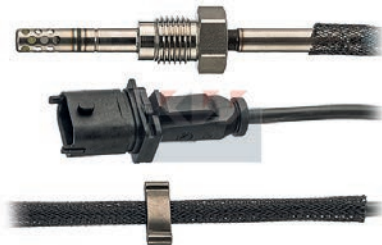

17	M14x1,5		L1	Ang	L2	RTD-PT
			35	0°	500	

JEEP		
CHEROKEE V 2.0 CRD	EBS, EBT	04/14 ⇨ 08/18
CHEROKEE V 2.0 CRD 4x4	EBS, EBT	04/14 ⇨ 08/18
CHEROKEE V 2.2 CRD	EBV	09/18 ⇨
CHEROKEE V 2.2 CRD 4x4	EBU, EBV, LAU61	08/15 ⇨
CHEROKEE 2.0 CRD	EBS, EBT	04/14 ⇨ 08/18
CHEROKEE 2.2 CRD	EBU, EBV	08/15 ⇨ 08/18
OPEL		
SIGNUM 2.0 Turbo	Z20NET	05/03 ⇨ 12/08
VECTRA C 2.0 16V Turbo	Z20NET	03/03 ⇨ 08/08
VECTRA C 2.0 Turbo	Z20NET	10/03 ⇨ 08/08
VAUXHALL		
SIGNUM 2.0i Turbo	Z20NET	03/03 ⇨ 10/08
VECTRA C 2.0 16V Turbo	Z20NET	01/00 ⇨ 10/08