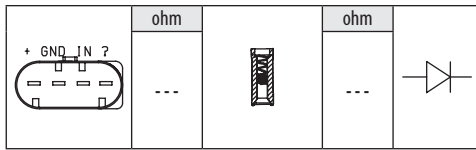

FACET 9.6526

07,5

COILS

Adatt./Suitable:

1. **INFINITI**
   22448-2V70A
   22448-HG00A
   22448-HG00B
   22448-HG00C
   22448-HG00E
2. **MERCEDES-BENZ**
   A 274 906 06 00
   A 274 906 07 00
   A 274 906 14 00

1. **NEW - ITEM NOW AVAILABLE FROM PRODUCTION**
2. NUOVO - ARTICOLO ORA DISPONIBILE PER LA VENDITA
   - NOUVEAU - ARTICLE DISPONIBLE EN PRODUCTION COURANTE
   - NEU - JETZT ZUM VERKAUF VERFÜGBARER ARTIKEL
   - NUEVO - ARTICULO AHORA DISPONIBLE EN PRODUCCION

INFINITI		
Q30 2.0T	270920	11/15 ⇨
Q30 2.0T AWD	270920	11/15 ⇨
Q50 2.0T	M274	04/14 ⇨
Q60 2.0T	M274	09/16 ⇨
QX30 2.0 AWD	270920	09/16 ⇨

MERCEDES-BENZ		
CLASSE CLS II CLS 250	M274.920	05/14 ⇨
CLASSE B II B 160	M270.910	07/15 ⇨ 12/18
CLASSE B II B 180	M270.910	11/11 ⇨ 12/18
CLASSE B II B 200	M270.910	11/11 ⇨ 12/18
CLASSE B II B 200 Natural Gas Drive / B 200 c	M270.920, M270920NGT	11/12 ⇨ 12/17
CLASSE B II B 220 4-matic	M270.920	05/13 ⇨ 12/18
CLASSE B II B 250	M270.920	05/12 ⇨ 12/18
CLASSE B II B 250 4-matic	M270.920	08/14 ⇨ 12/18
CLASSE C III C 180	M274.910	02/12 ⇨
CLASSE C III C 180 CGI	M274.910	01/08 ⇨ 01/14
CLASSE C IV C 160	M274.910	04/15 ⇨
CLASSE C IV C 180	M274.910	03/14 ⇨
CLASSE C IV C 200	M274.920	12/13 ⇨ 08/18
CLASSE C IV C 200 4-matic	M274.920	04/15 ⇨ 08/18
CLASSE C IV C 250	M274.920	03/14 ⇨ 05/18
CLASSE C IV C 300	M274.920	09/15 ⇨ 12/18
CLASSE C IV C 300 4-matic	M274.920	12/13 ⇨ 08/18
CLASSE C IV C 300 e	M274.920	07/19 ⇨
CLASSE C IV C 300 e 4-matic	M274.920	07/19 ⇨
CLASSE C IV C 350 e	M274.920	02/15 ⇨ 08/18
CLASSE CLA AMG CLA 45 4-matic	M133.980	07/15 ⇨ 03/19
CLASSE CLA CLA 180	M270.910	01/13 ⇨ 03/19
CLASSE CLA CLA 200	M270.910	01/13 ⇨ 03/19
CLASSE CLA CLA 220 4-matic	M270.910, M270.920	01/15 ⇨
CLASSE CLA CLA 250	M270.920	01/13 ⇨ 03/19
CLASSE CLA CLA 250 4-matic	M270.920	07/13 ⇨ 03/19
CLASSE CLA CLA 45 AMG 4-matic	M133.980	07/13 ⇨ 03/19
CLASSE E IV E 180	M274.910	12/12 ⇨
CLASSE E IV E 200	M274.920	11/12 ⇨ 12/16
CLASSE E IV E 200 NGT	M274.920, M274920NGT	07/13 ⇨ 12/15
CLASSE E IV E 250	M274.920	11/12 ⇨ 12/16
CLASSE E V E 180	M274.910	01/17 ⇨
CLASSE E V E 200	M274.920	01/16 ⇨
CLASSE E V E 200 4-matic	M274.920	07/16 ⇨
CLASSE E V E 250	M274.920	07/16 ⇨
CLASSE E V E 300	M274.920	07/16 ⇨
CLASSE E V E 300 e	M274.920	11/18 ⇨
CLASSE E V E 300 e 4-matic	M274.920	07/20 ⇨
CLASSE E V E 350 e	M274.920	07/16 ⇨
CLASSE GLA AMG GLA 45 4-matic	M133.980	07/15 ⇨
CLASSE GLA GLA 180	M270.910	02/15 ⇨
CLASSE GLA GLA 200	M270.910	12/13 ⇨
CLASSE GLA GLA 220 4-matic	M270.920	01/17 ⇨

MERCEDES-BENZ

CLASSE GLA GLA 250	M270.920	12/13 ⇨
CLASSE GLA GLA 250 4-matic	M270.920	12/13 ⇨
CLASSE GLA GLA 250 Flex	M270.920	01/15 ⇨
CLASSE GLA GLA 45 AMG 4-matic	M133.980	05/14 ⇨
CLASSE GLC 250 4-matic	M274.920	06/15 ⇨ 04/19
CLASSE GLC 300 4-matic	M274.920	07/15 ⇨ 04/19
CLASSE GLC 300 e 4-matic	M274.920	11/19 ⇨
CLASSE GLC 350 e 4-matic	M274.920	01/16 ⇨ 04/19
CLASSE GLK 200	M274.920	08/13 ⇨ 06/15
CLASSE GLK 250	M274.920	08/13 ⇨ 06/15
CLASSE GLK 250 4-matic	M274.920	08/13 ⇨ 06/15
CLASSE SLC 180	M274.910	01/16 ⇨
CLASSE SLC 200	M274.920	01/16 ⇨
CLASSE SLC 300	M274.920	01/16 ⇨
CLASSE SLK III 200	M274.920	04/15 ⇨
CLASSE SLK III 300	M274.920	07/15 ⇨
GLE GLE 350 e 4-matic	M274.920	06/20 ⇨
CLASSE A III A 160	M270.910	07/15 ⇨ 05/18
CLASSE A III A 180	M270.910	09/12 ⇨ 05/18
CLASSE A III A 200	M270.910	06/12 ⇨ 05/18
CLASSE A III A 220 4-matic	M270.920	05/14 ⇨ 05/18
CLASSE A III A 250	M270.920	06/12 ⇨ 05/18
CLASSE A III A 250 4-matic	M270.920	06/13 ⇨ 05/18
CLASSE A III A 45 AMG 4-matic	M133.980	06/13 ⇨ 05/18
CLASSE A III AMG A 45 4-matic	M133.980	07/15 ⇨ 05/18

FACET 9.6545

05,5

COILS

Adatt./Suitable:

1. **TOYOTA**
   90919-02271