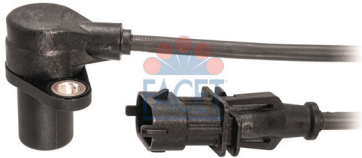

FACET 9.0513

REVOLUTION AND TIMING (CKP AND CMP) SENSORS

Adatt./Suitable:

BOSCH
0 281 002 410
0 281 002 676

CASE IH
4890189

DAF
1607436

FIAT
4890189

IVECO
4890189

TEMSA
1607436

NEW - ITEM NOW AVAILABLE FROM PRODUCTION

- NUOVO - ARTICOLO ORA DISPONIBILE PER LA VENDITA
- NOUVEAU - ARTICLE DISPONIBLE EN PRODUCTION COURANTE
- NEU - JETZT ZUM VERKAUF VERFÜGBARER ARTIKEL
- NUEVO - ARTICULO AHORA DISPONIBLE EN PRODUCCION

L	L1	ohm	S GND OUT
215	24	900	

DAF		
CF	MX-13303, MX-13340, MX-13375	05/13 ⇔
CF 85	MX265, MX300, MX340, MX375, MX-13265, MX-13303, MX-13340, MX-13375	10/05 ⇔ 05/13
XF	MX-13303, MX-13340, MX-13375	10/12 ⇔
XF 105	MX300, MX340, MX375	10/05 ⇔
IVECO		
CROSSWAY	F4AFE611D	01/16 ⇔
EUROCARGO IV	F4AFE411A, F4AFE411B, F4AFE411C, F4AFE611A, F4AFE611C, F4AFE611D, F4AFE611E	11/13 ⇔
EUROCARGO V	F4AFE411A, F4AFE411B, F4AFE411C, F4AFE411E, F4AFE411F, F4AFE611A, F4AFE611C, F4AFE611D, F4AFE611E, F4GFE601A	09/15 ⇔
EUROCARGO I-III	F4AE0481A, F4AE0481C, F4AE0481D, F4AE0681A, F4AE0681B, F4AE0681D, F4AE0681E, F4AE3481A, F4AE3481B, F4AE3481C, F4AE3481D, F4AE3681E	09/00 ⇔ 09/15
TECTOR I	F4AE3681B, F4AE3681E, NEF6(F4AE3681E)	01/12 ⇔
VERTIS	F4AE3481A, F4AE3481B, F4AE3481D	10/10 ⇔
TEMSA		
HD	MX-11320	01/15 ⇔
LD	MX-11271	03/14 ⇔
MARATON	MX-11320	08/15 ⇔
SAFIR	MX300	10/09 ⇔
SAFIR PLUS	MX300, MX-11320	10/09 ⇔

FACET 9.0843

REVOLUTION AND TIMING (CKP AND CMP) SENSORS

Adatt./Suitable:

BOSCH
0 281 002 807
0 281 002 929

FUSO (MITSUBISHI)
ME225366
ME226858

MITSUBISHI
ME225366
ME226858

NEW - ITEM NOW AVAILABLE FROM PRODUCTION

- NUOVO - ARTICOLO ORA DISPONIBILE PER LA VENDITA
- NOUVEAU - ARTICLE DISPONIBLE EN PRODUCTION COURANTE
- NEU - JETZT ZUM VERKAUF VERFÜGBARER ARTIKEL
- NUEVO - ARTICULO AHORA DISPONIBLE EN PRODUCCION