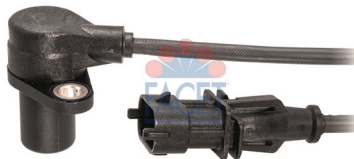

L	L1	ohm	S GND OUT
360	24	893	

IVECO		
CROSSWAY	F4AFE611D, F4AFE611D	01/16 ⇔

FACET 21.0230

WHEEL SPEED SENSORS

Adatt./Suitable:

NISSAN
47900-4EA0A

NEW - ITEM NOW AVAILABLE FROM PRODUCTION

- NUOVO - ARTICOLO ORA DISPONIBILE PER LA VENDITA
- NOUVEAU - ARTICLE DISPONIBLE EN PRODUCTION COURANTE
- NEU - JETZT ZUM VERKAUF VERFÜGBARER ARTIKEL
- NUEVO - ARTICULO AHORA DISPONIBLE EN PRODUCCION