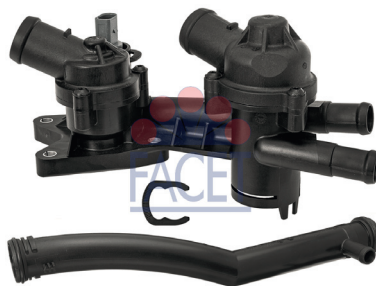

7.8617K		
7.8616S	7.9653	--

°C
87

7.8619K		
7.8618S	7.9660	--

°C
105

VW		
GOLF V 1.4 FSI	BKG, BLN, BLN	10/03 ⇨ 11/06

AUDI		
A3 II 1.6 FSI	BAG, BLF, BLP	08/03 ⇨ 09/07